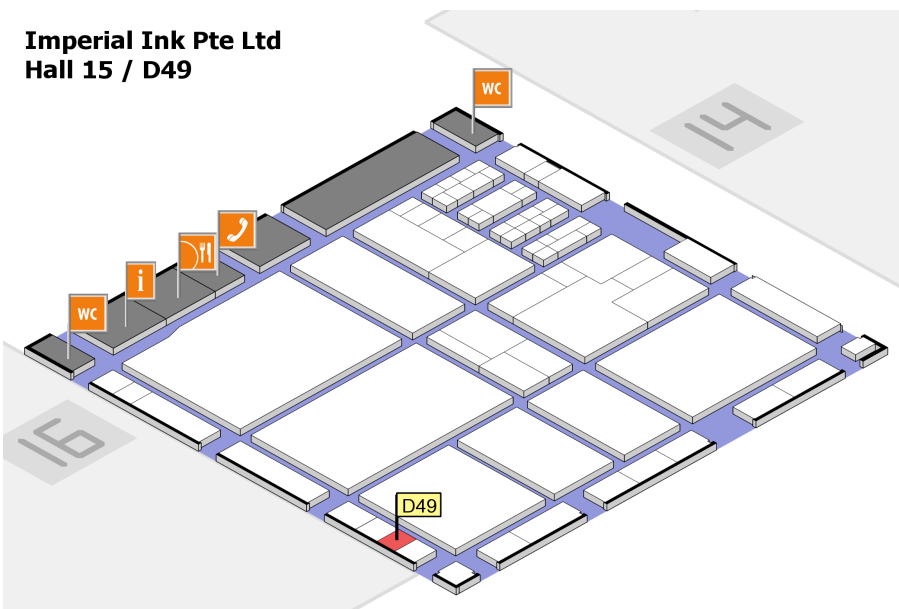

print media messe
drupa

world market print
media, publishing &
converting

düsseldorf, germany
www.drupa.com

may 3 - 16, 2012

**Imperial Ink Pte Ltd
Hall 15 / D49**

Yellow Druck- und Media-Vorstufe, Digitaldruck/
Prepress and premedia, Digital printing